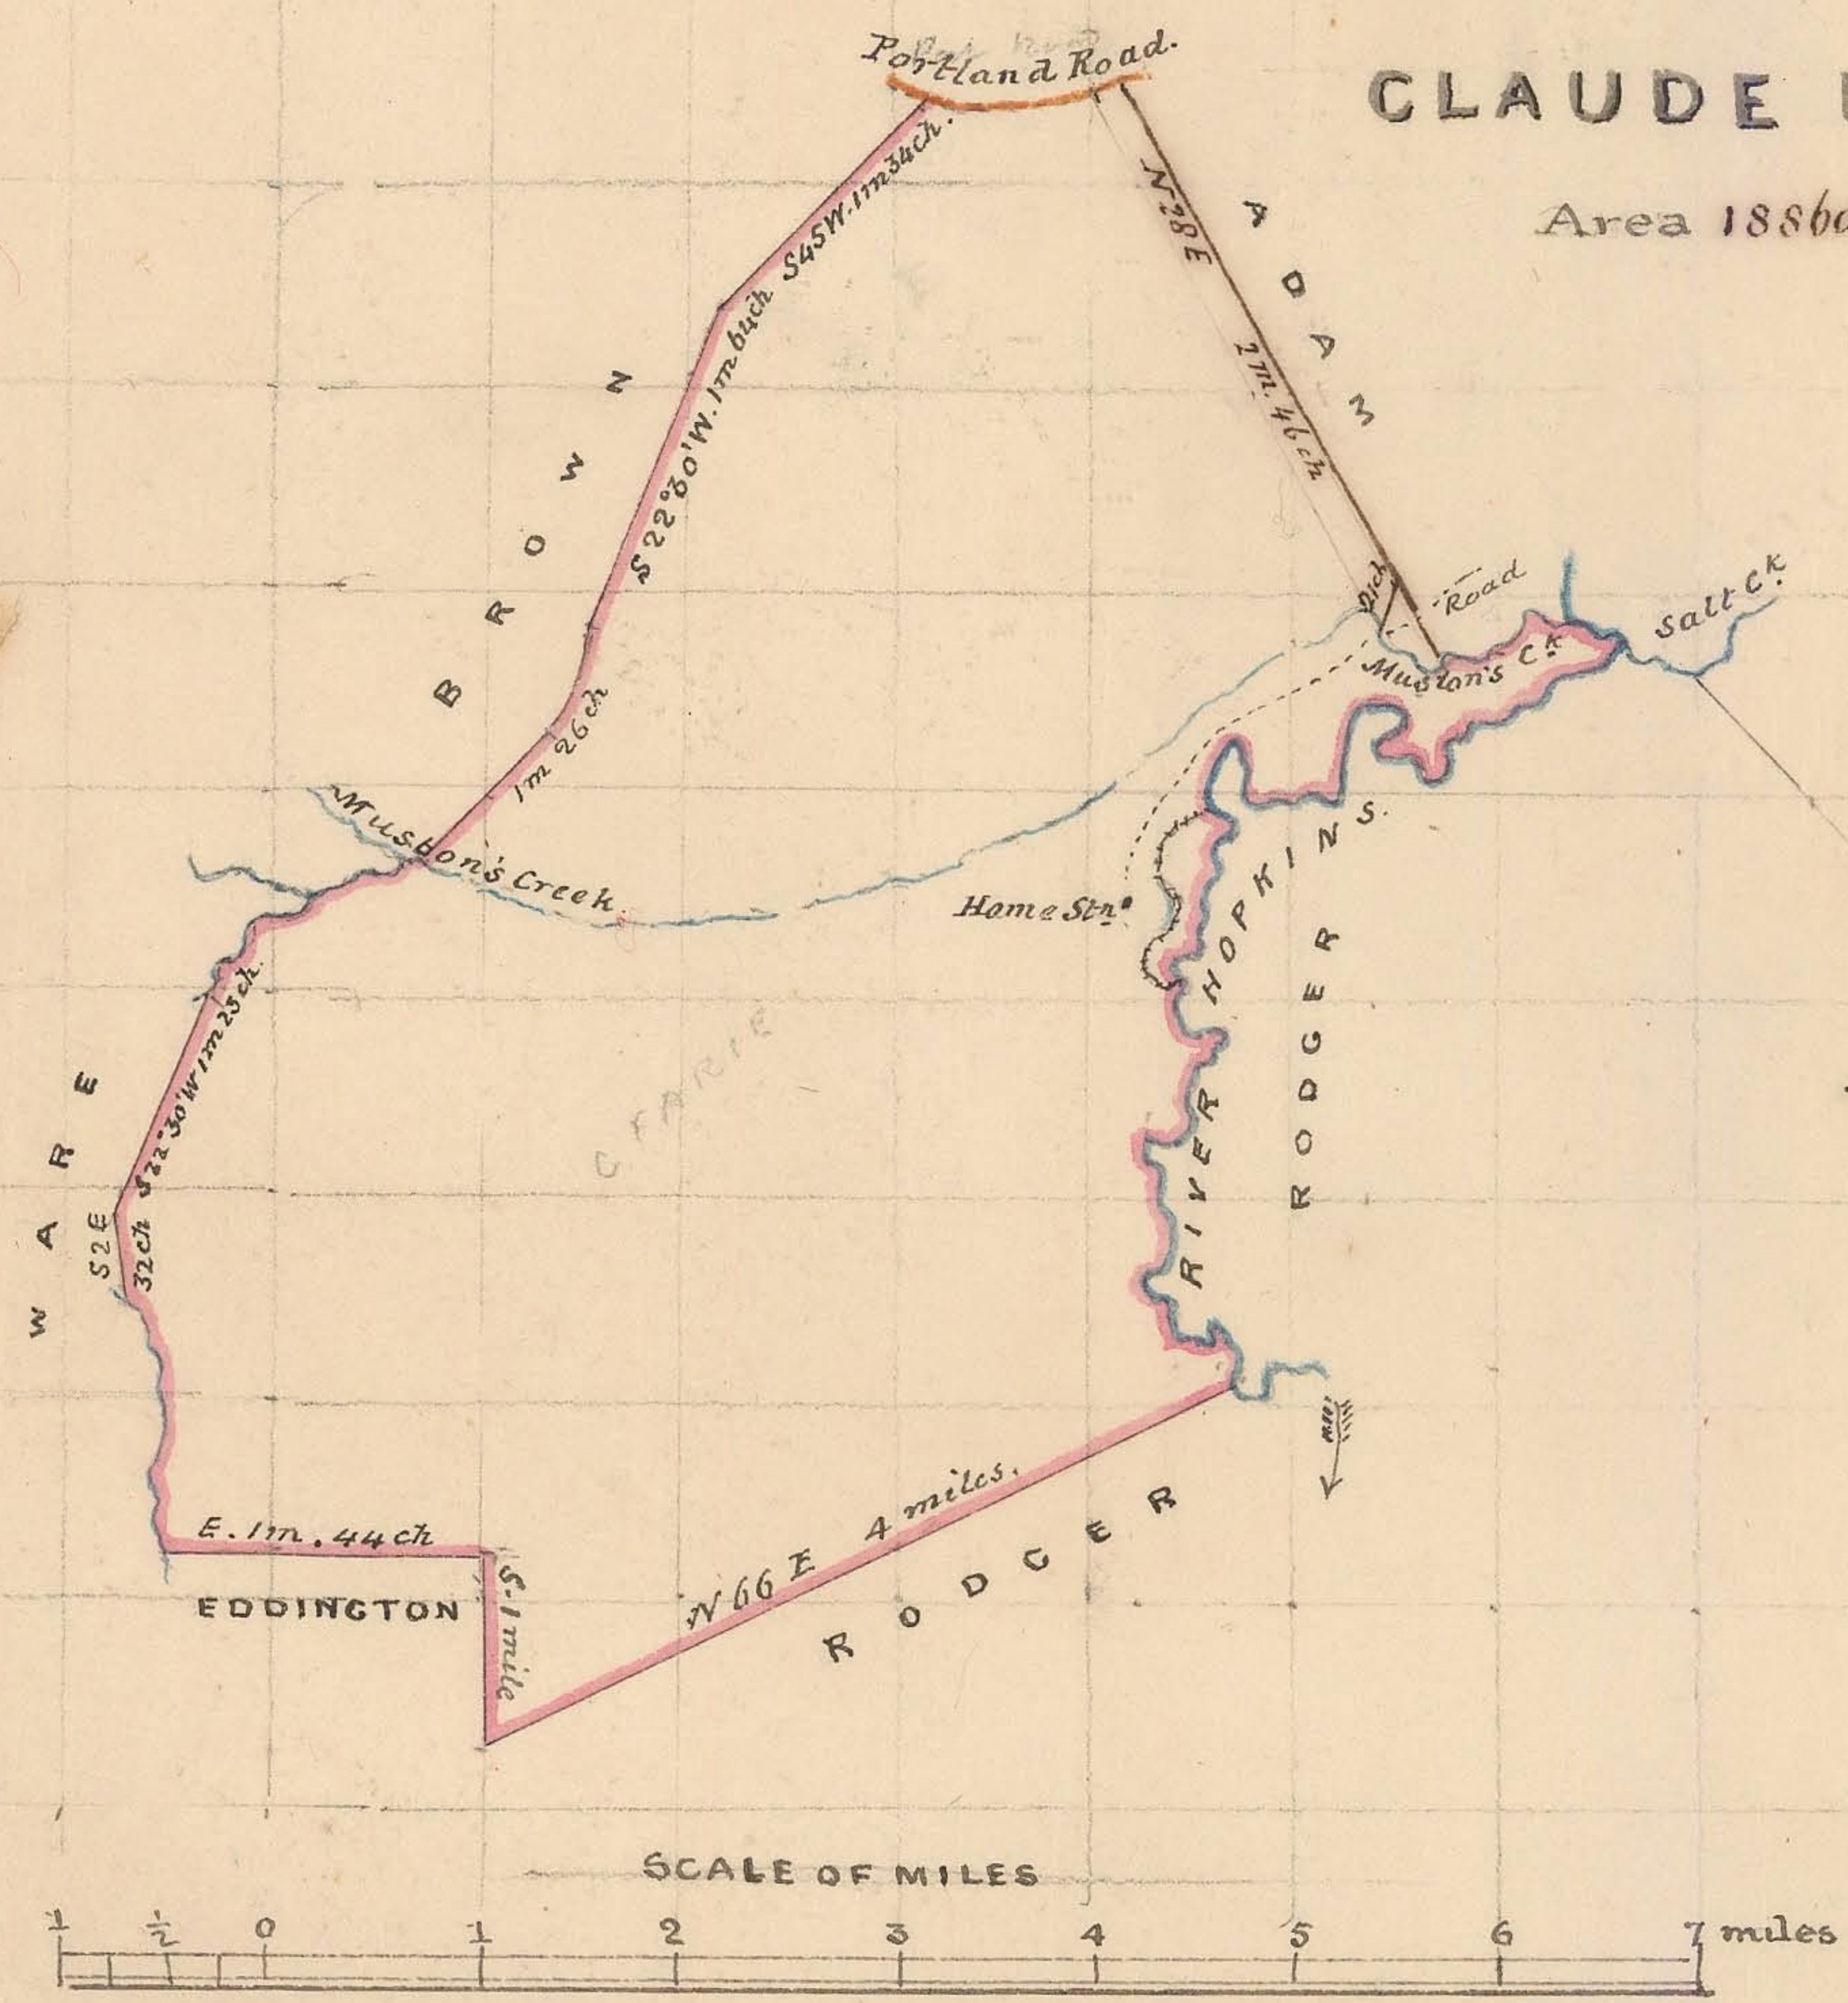

910

PLAN
of the
MERRANG RUN
in the occupation of
CLAUDE FARIE
Area 18860 acres.

MERR

UPRS:

08168/P0002

Unit:

007245

3174267635