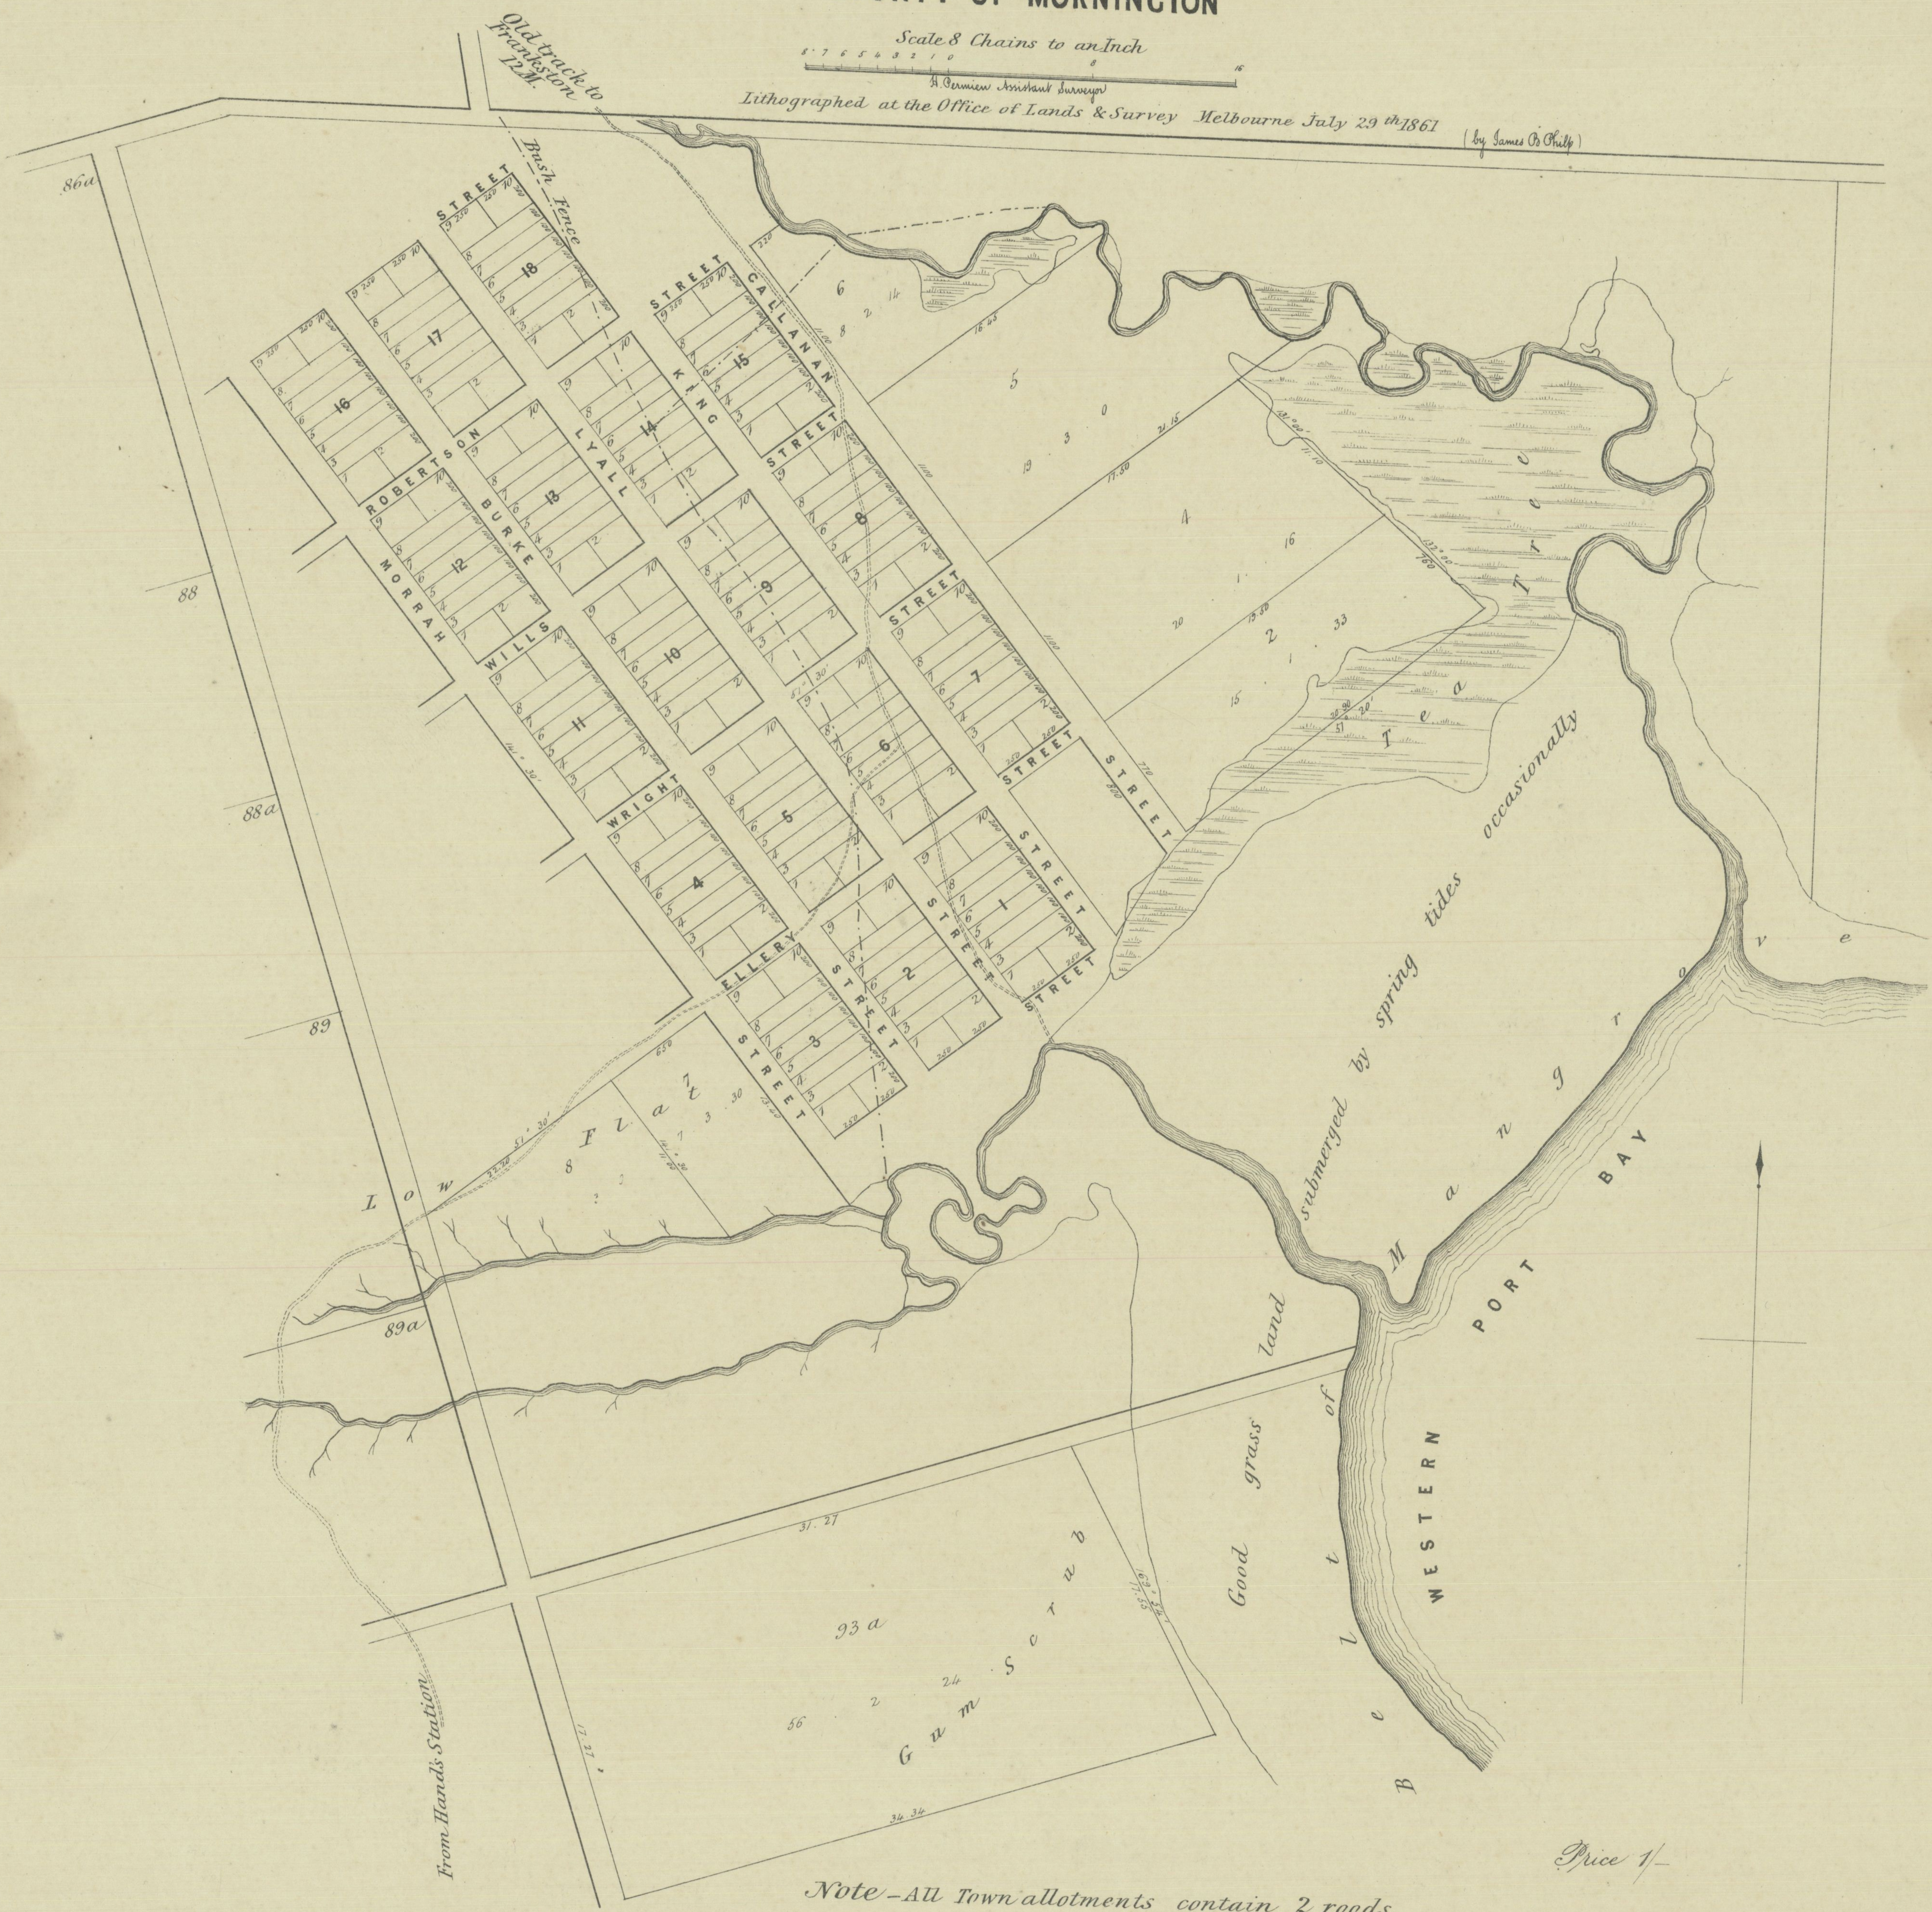

TOWNSHIP OF TYABB
 Parish of Tyabb
 COUNTY OF MORNINGTON

L.949

Scale 8 Chains to an Inch
 1 2 3 4 5 6 7 8 9 10

Lithographed at the Office of Lands & Survey Melbourne July 29th 1861 (By James O'Philly)

Note - All Town allotments contain 2 roods