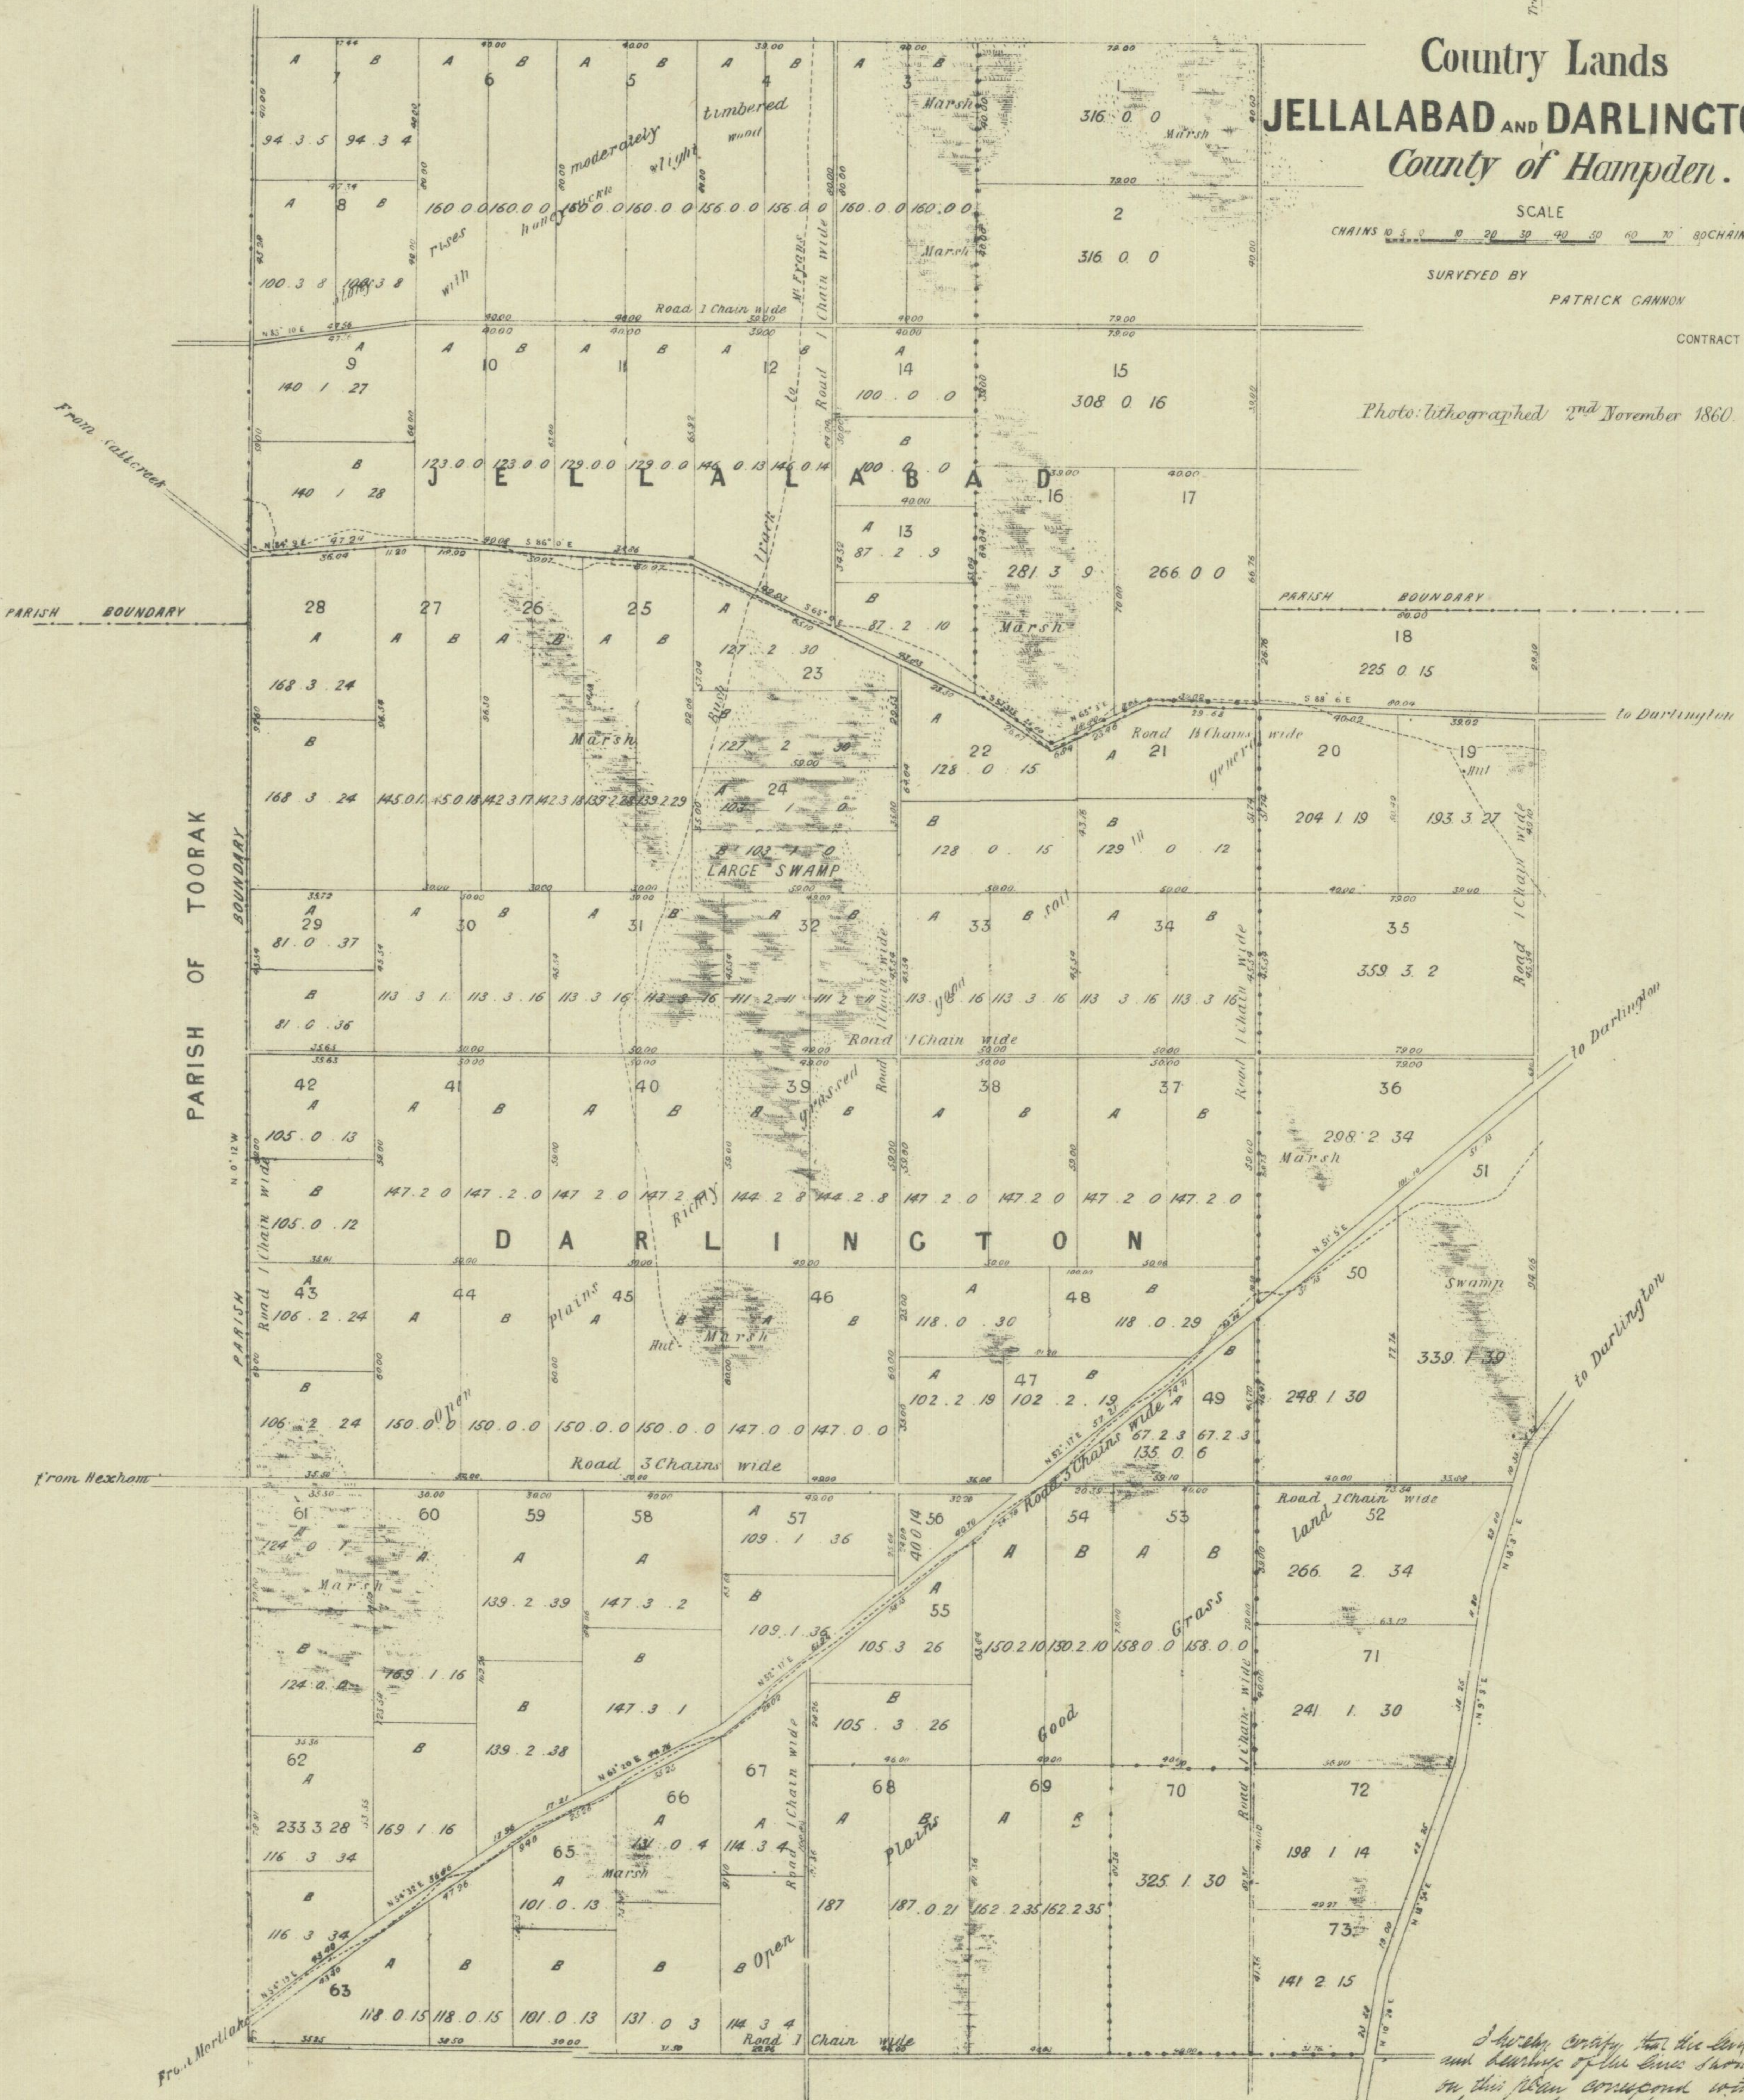

PROCLAMATION N^o 8/60

N^o 60/391

L. 681

Country Lands
JELLALABAD AND DARLINGTON,
County of Hampden.

SCALE
CHAINS 10 20 30 40 50 60 70 80 CHAINS

SURVEYED BY
PATRICK CANNON

CONTRACT SURVEYOR

Photo lithographed 2nd November 1860.

Price / To be purchased at the Department of Lands & Survey, Melbourne,
and at the District Survey Office at Camperdown.

I hereby certify that the layout and bearings of the lines shown on this plan correspond with those marked on the ground that these lines were marked in accordance with the specifications for a road survey, and that the completion of the same is correct.

SALE PLAN 451